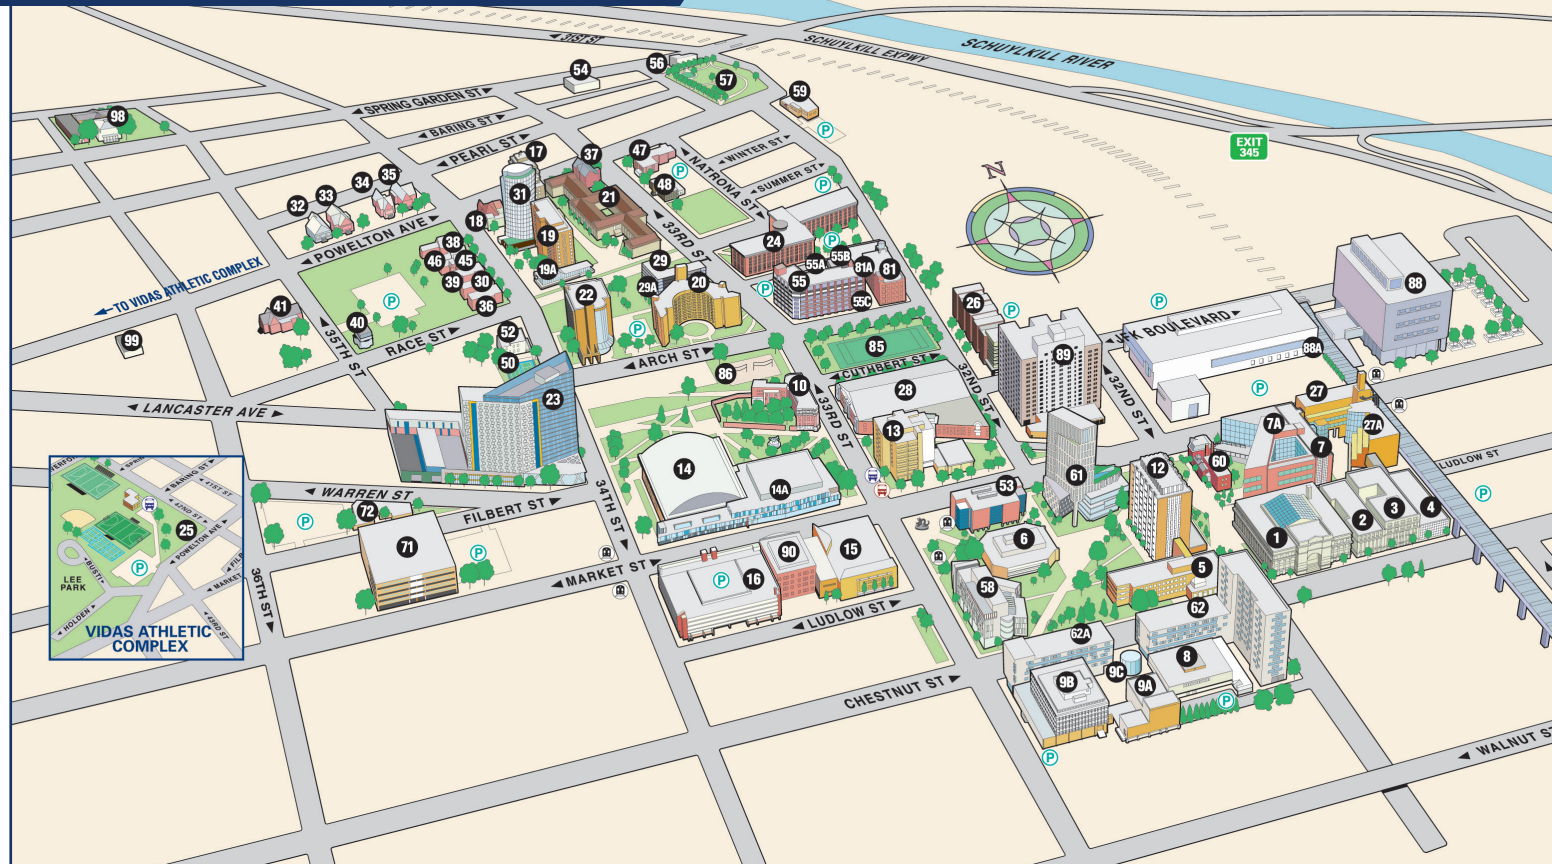

Drexel University University City Campus

Parking (P) Blue & Gold Shuttle (B&G)
 SEPTA Subway (S) Dragon Shuttle (D)

Alumni Engineering Labs	4
Armory (Buckley Courts)	28
Bossone Research Enterprise Center	7&7A
<i>School of Biomedical Engineering, Science, and Health Systems</i>	
Buckley Green	86
Buckley Recreational Field	85
Buckley Tennis Courts	50
Center for Automation Technology	27A
Chestnut Square	62 & 62A
Creese Student Center	8
Curtis Hall	3
Daskalakis Athletic Center	14
Design Arts Annex	55A
Disque Hall	12
Dornsife Center for Neighborhood Partnerships	98
Drexel Park	57
Drexel Police Station	55C
Drexel Recreation Center	14A
Drexel Smart House	40
Fraternity Houses	
Alpha Chi Rho	30
Alpha Epsilon Pi	30
Alpha Pi Lambda	37
Delta Sigma Phi	45
Lambda Chi Alpha	35
Pi Kappa Alpha	39
Pi Kappa Phi	34
Sigma Phi Epsilon	36
Tau Kappa Epsilon	32
Theta Chi	38
General Services Building	16
Hagerty Library	15
Handschumacher Dining Center	9C
Korman Center	6
<i>School of Education</i>	
Language and Communication Center	48
Law Building and Library	90
<i>Kline School of Law</i>	
LeBow Engineering Center	27
<i>College of Engineering</i>	
LeBow Hall	61
<i>Goodwin College of Professional Studies</i>	
<i>LeBow College of Business</i>	
Library Learning Terrace	29A
MacAlister Hall	9B
<i>College of Arts and Sciences</i>	
<i>Pennoni Honors College</i>	
Main Building	1
Mandell Theater	9A

North Hall	24
Race Hall	29
Towers Hall	22
Van Rensselaer Hall	17
Ross Commons	18
Rush Building	10
<i>College of Computing & Informatics</i>	
Sorority Houses	
Alpha Sigma Alpha	39
Delta Phi Epsilon	46
Delta Zeta	36
Phi Mu	33
Phi Sigma Sigma	33
Stratton Hall	5
The Summit	23
University Crossings	89
URBN Center	71
<i>Westphal College of Media Arts & Design</i>	
URBN Center Annex	72